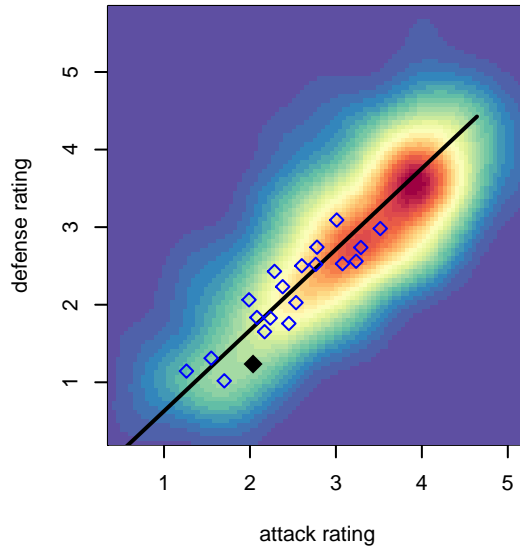

**attack and defense rating
relative to others at age
and all opponents in last 13 months**