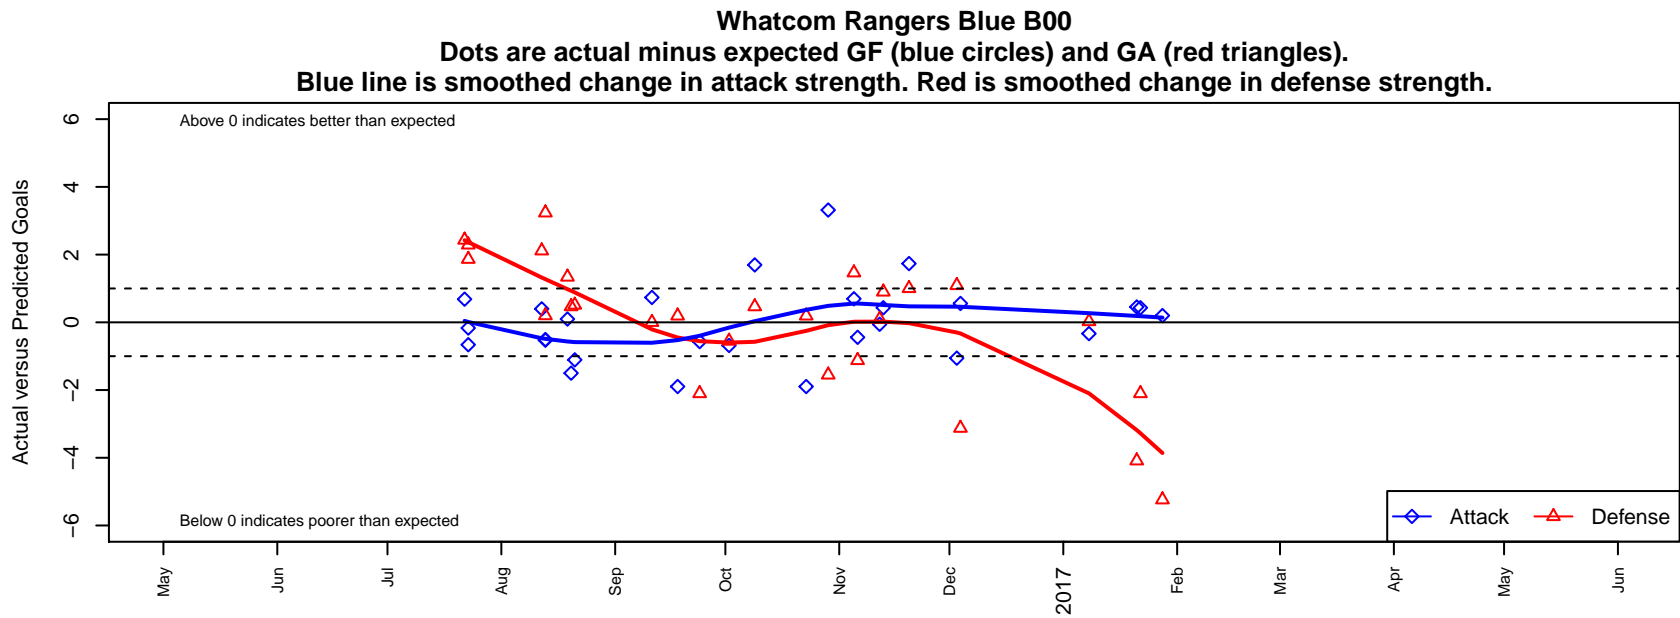

**attack and defense variance (black dot)
relative to other teams
and top 10 in region**

**attack and defense rating
relative to others at age
and all opponents in last 13 months**

Whatcom Rangers Blue B00

Whatcom FC Rangers
Bellingham, WA
B00 total strength=1272
attack=7.66 defense=3.44
fall league = RCL B00 Div 4
notes= Colvin

alt names used:
WHATCOM FC WFC RANGERS 00B BLUE (W
37 WFC Rangers B00 Blue
Whatcom FC Ra – BU00 Blue
WFC Rangers B00 Blue
Whatcom FC Ra – BU00 Blue

Venues played:
2016 Sounders FC Cup BU17
2016 Pacific Coast Challenge U16–17
2016 Bigfoot Silver U17
2016 RCL B00 Div 4
2016 WYS Presidents Cup B00