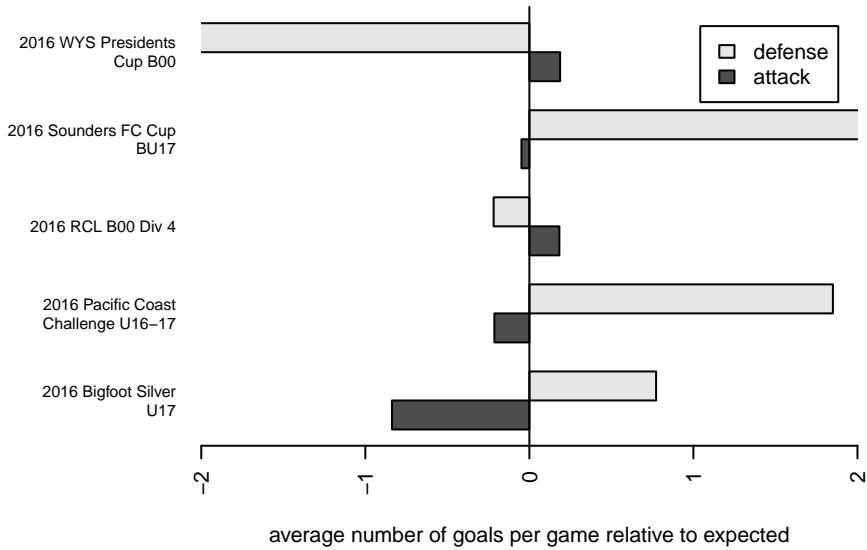

Performance relative to 13 month average