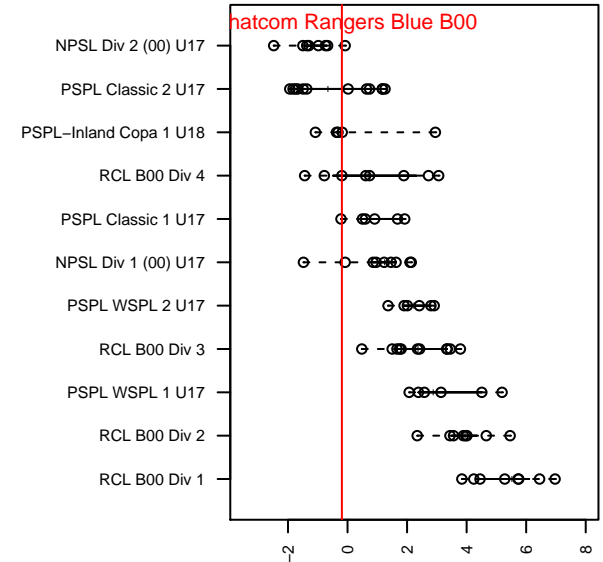

**attack and defense rating
relative to others at age
and all opponents in last 13 months**