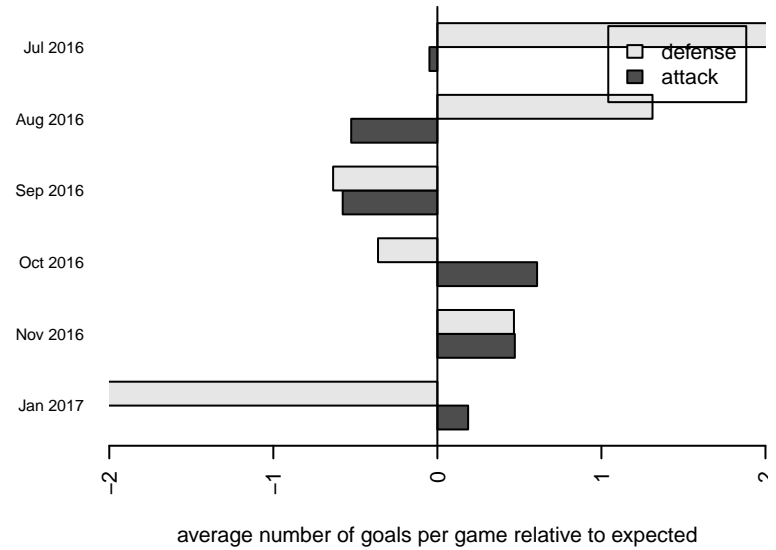

Performance relative to 13 month average